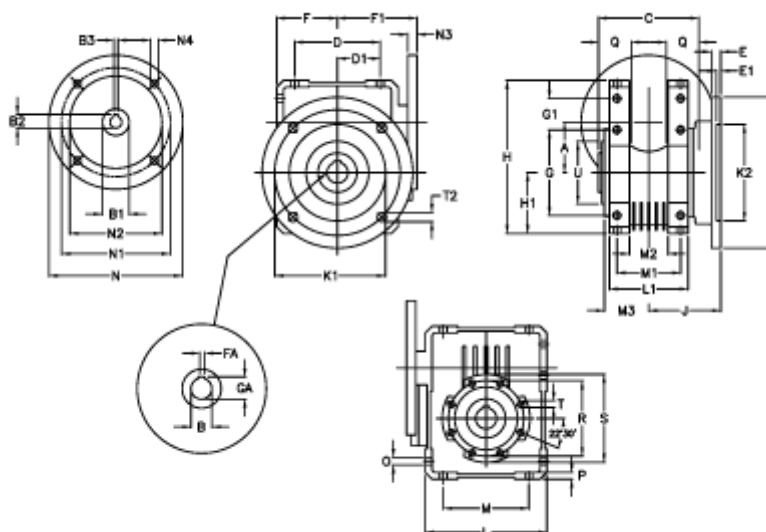

Article number: 392207501554016

Description: Worm Gear with Torque Limiter  
W75 L1-UFC-15-P100B5

## Measures

A = 75.00	E = 12	H = 220.5	M = 126	N4 = 12,5	U = 90
B = 30	E1 = 5	H1 = 87.0	M1 = 82	O = 10.5	
B1 E7 = 28	F = 87	J = 85.0	M2 = 44	P = 9	
B2 = 31.3	F1 = 120	K = 200	M3 = 58.5	Q = 40	
B3 H9 = 8	FA = 8	K1 = 165	N = 250	R = 110	
C = 127	G = 126	K2 = 130	N1 = 215	S = 125	
D = 109.5	G1 = 46.5	L = 174	N2 = 180	T = M8x14	
D1 = 46.5	GA = 33.3	L1 = 104	N3 = 13.0	T2 = 12.5	